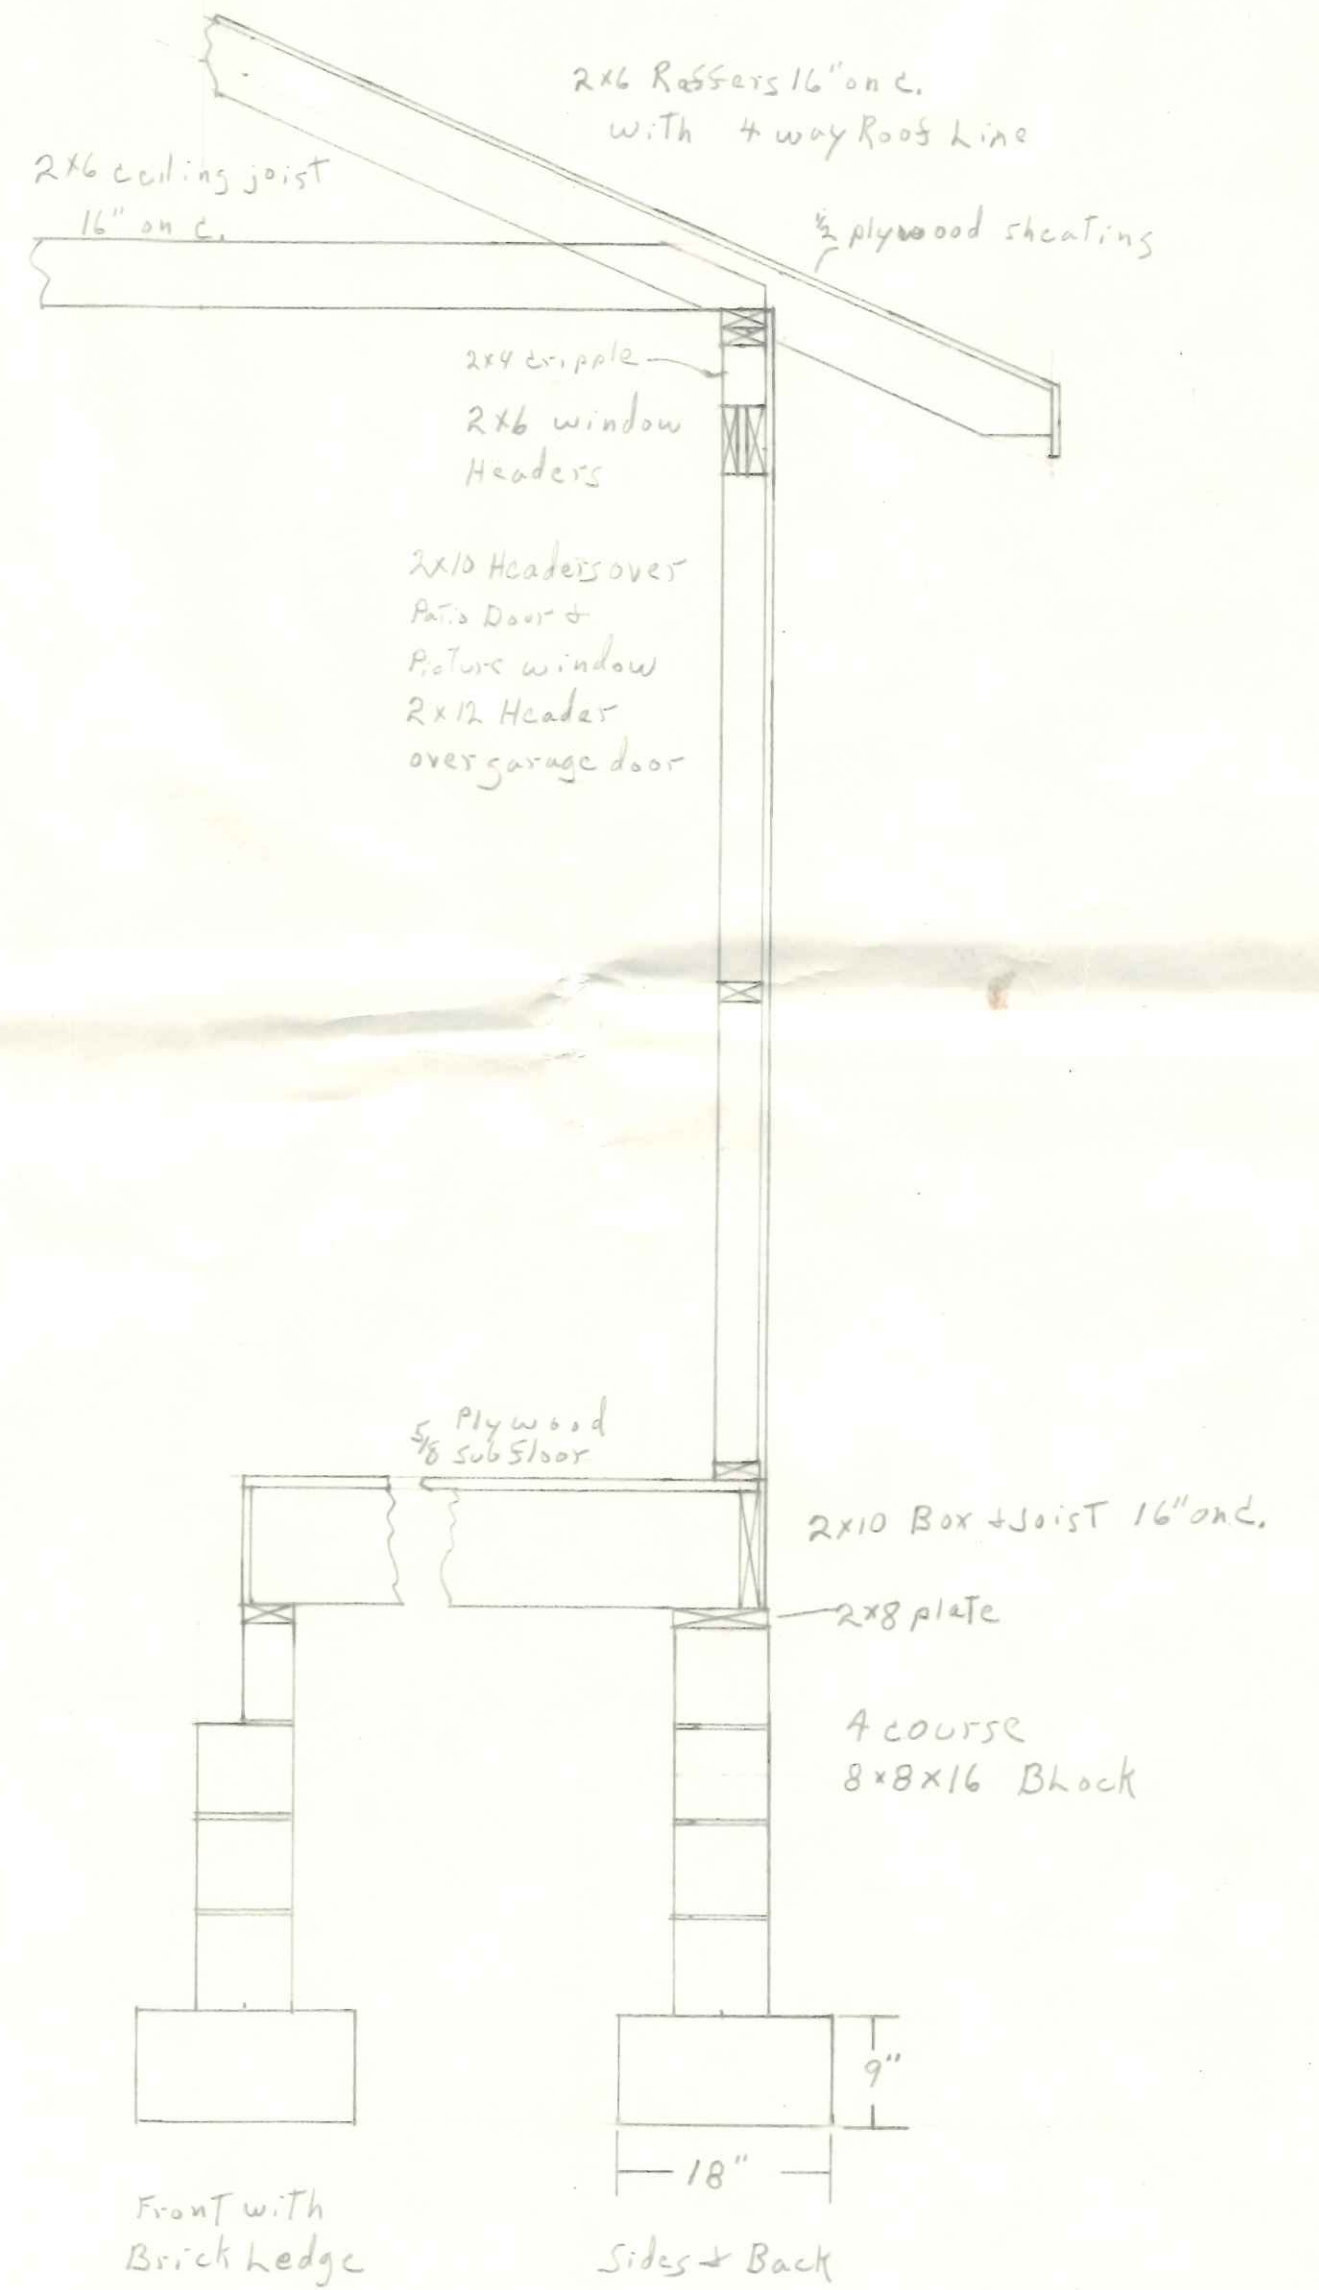

LOT # 38

94

125
Westwood

Henry A. Wicmken
1115 Highland
Napoleon, Ohio
Ph. 592-8820

125 Westwood

125 Westwood

Handing Area
 Lot # 38
 94' x 120' top 136.30 + 60.00

Temporary electric
 No Basement
 Frame - Brick Front
 Electric Heat